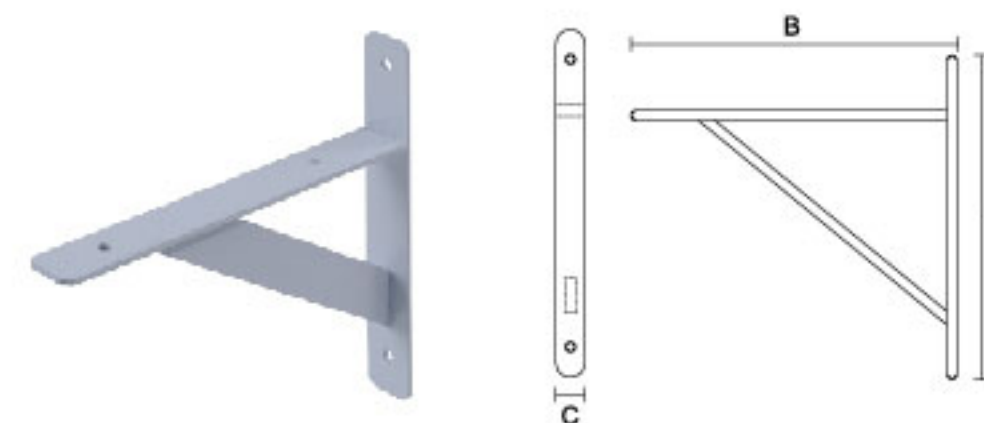

SHELF BRACKET

HF-BKT-21

Size(mm)	Dimension(mm)			Thickness (mm)
	A	B	C	
185x200	185	200	25	3.0
215x250	215	250	25	3.0
252x300	252	300	25	3.0
332x400	332	400	25	3.0

HF-BKT-22