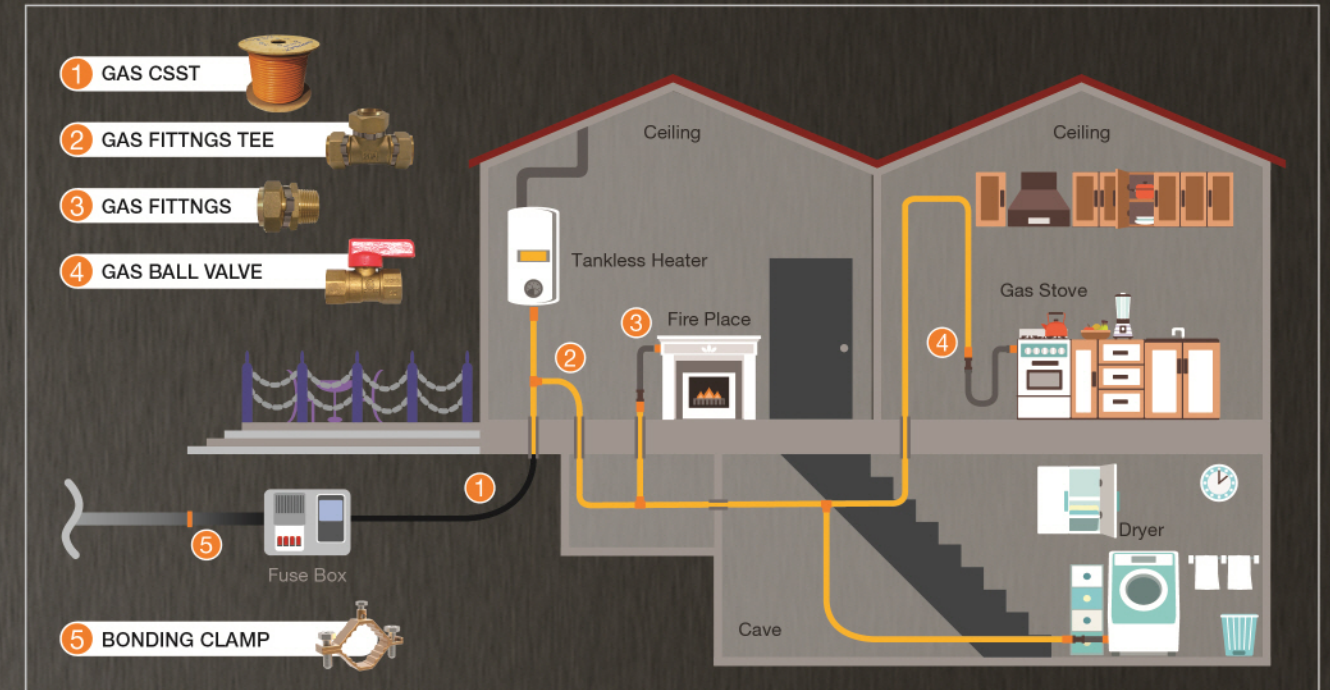

EASYFLEX®

CSST GAS Line System

		
Gas CSST	Fittings	Parts
3/8" · 1/2" · 3/4" · 1" · 1-1/4" · 1-1/2" · 2"		

EASYFLEX®

CSST GAS Line System

The easiest and fastest installed, and the most reliable CSST gas line system available!

QuickFlare

Design for Patent

- ✓ Yellow & Black tubing
- ✓ Same fitting for both tubing
- ✓ Click & tighten, Ready to use fitting
- ✓ Complete CSST gas piping system

Certifications & Approvals

- ANSI LC-1 / CSA 6.26 Fuel Gas Piping Systems Using Corrugated Stainless Steel Tubing
- Patent : No. 6099046 / No. 7980601 / No. 8910635 / No. 9127790

Reliable

EASYFLEX has been supplying CSST gas line system to countries worldwide for 30 years. The state of the art technology with various patents have provided convenience and safety to millions of residential and commercial buildings. Now, Easyflex proudly introduces the easiest, fastest and the most reliable CSST gas line system to US.

EASYFLEX

Toll Free : (888) 577-8999 • www.easyflexusa.com

Residential Application

CSST Gas Line System