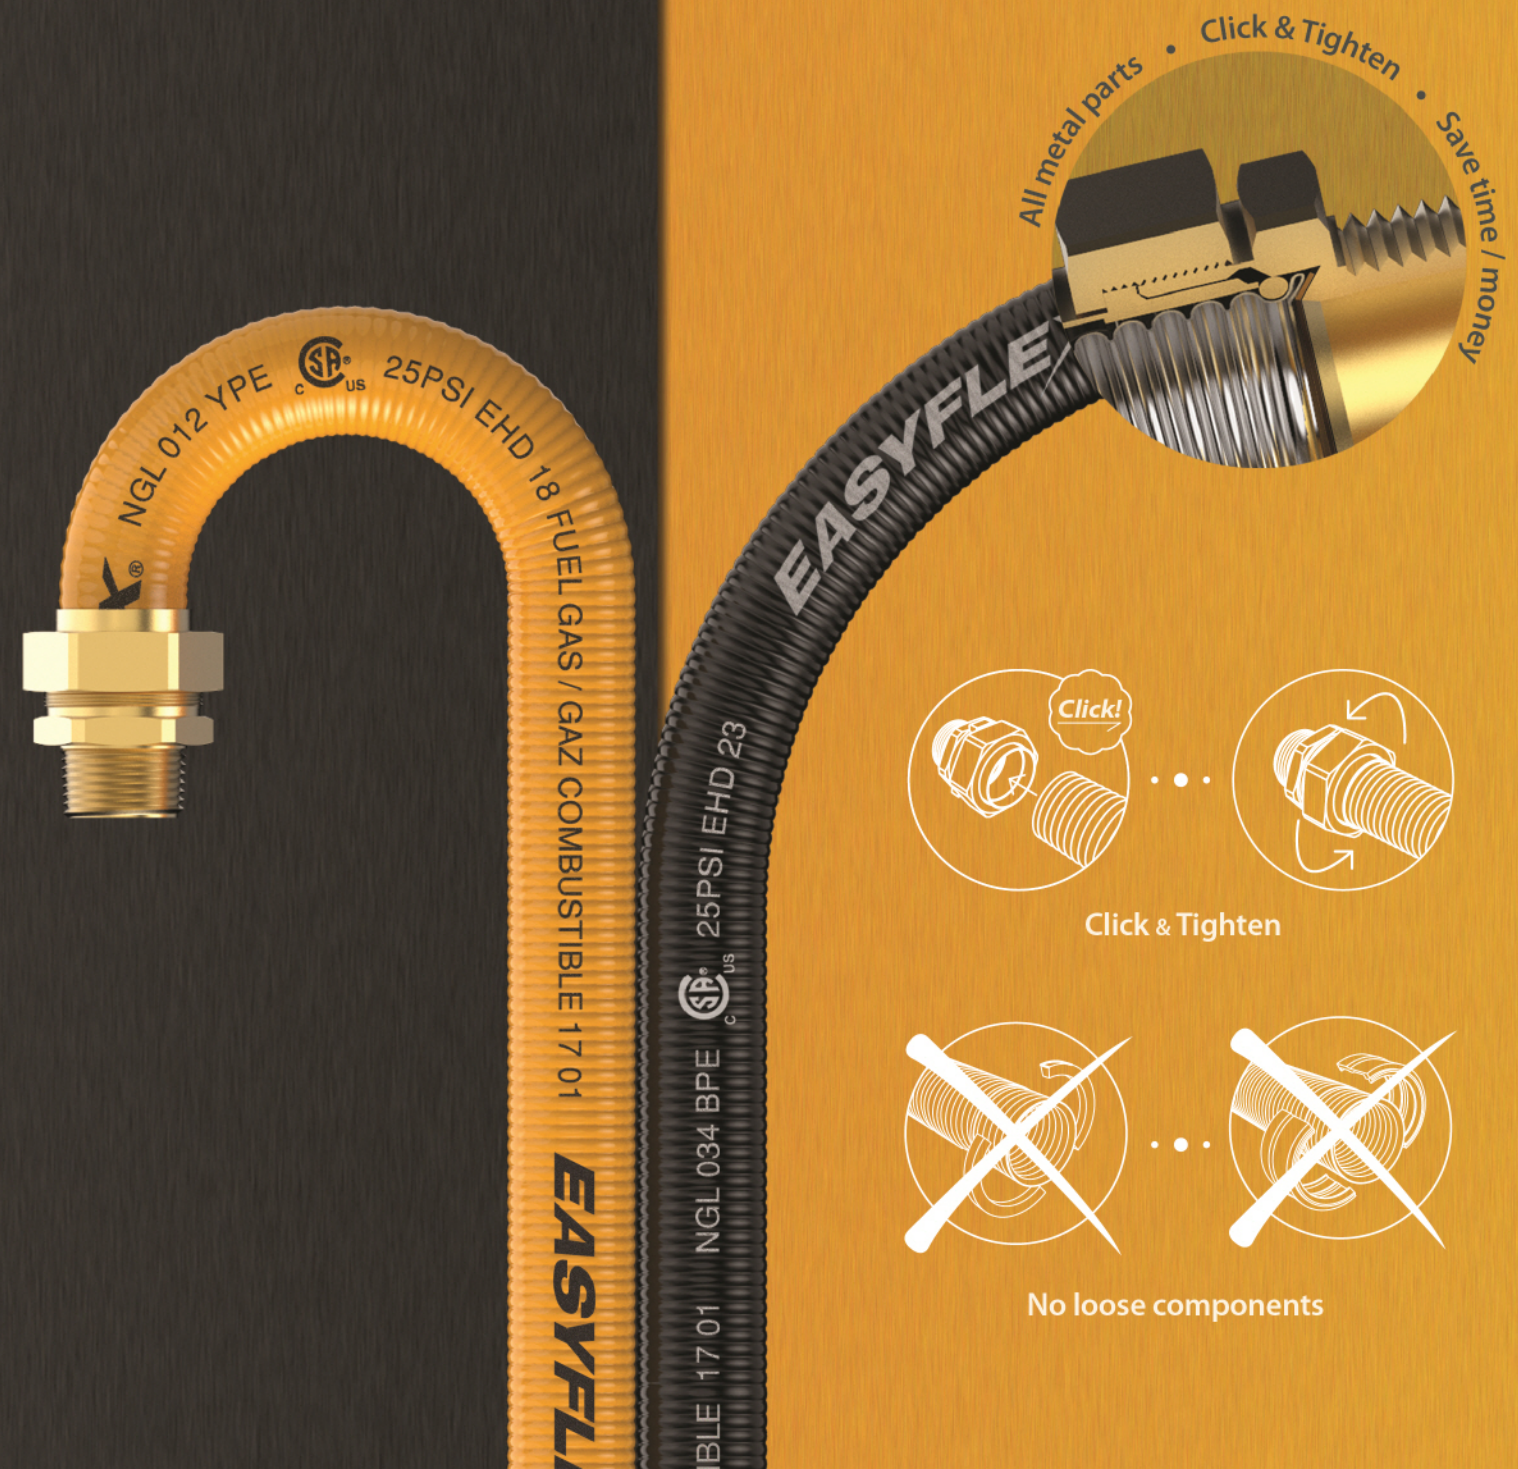

EASYFLEX®

CSST GAS Line System

		
Gas CSST	Fittings	Parts
3/8" · 1/2" · 3/4" · 1" · 1-1/4" · 1-1/2" · 2"		

EASYFLEX®

CSST GAS Line System

The easiest and fastest installed, and the most reliable CSST gas line system available!

QuickFlare

Design for Patent

- ✓ Yellow & Black tubing
- ✓ Same fitting for both tubing
- ✓ Click & tighten, Ready to use fitting
- ✓ Complete CSST gas piping system

Certifications & Approvals

- ANSI LC-1 / CSA 6.26 Fuel Gas Piping Systems Using Corrugated Stainless Steel Tubing
- Patent : No. 6099046 / No. 7980601 / No. 8910635 / No. 9127790

Reliable

EASYFLEX has been supplying CSST gas line system to countries worldwide for 30 years. The state of the art technology with various patents have provided convenience and safety to millions of residential and commercial buildings. Now, Easyflex proudly introduces the easiest, fastest and the most reliable CSST gas line system to US.